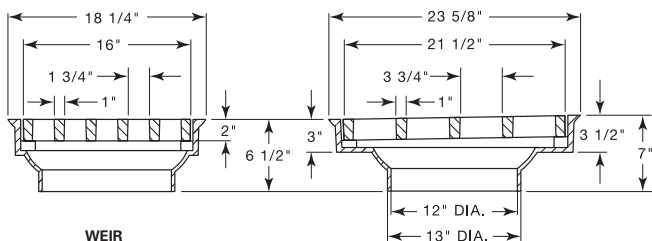

R-3470-2
Double Gutter Inlet Frame, Grates

Heavy Duty

CATALOG NUMBER	GRATE TYPE	SQ. FT. OPEN	WEIR PERIMETER LINEAL FEET
R-3470-2	L	4.4	12.4

COMBINATION
INLETS

3

R-3471
Narrow Gutter Inlet Frame, Grate

Heavy Duty

CATALOG NUMBER	GRATE TYPE	SQ. FT. OPEN	WEIR PERIMETER LINEAL FEET
R-3471	C	0.6	5.8

R-3472
Gutter Inlet Frame, Grate

Heavy Duty

CATALOG NUMBER	GRATE TYPE	SQ. FT. OPEN	WEIR PERIMETER LINEAL FEET
R-3472	A or C	1.3	7.3

R-3473
Gutter Inlet Frame, Grate

Heavy Duty

CATALOG NUMBER	GRATE TYPE	SQ. FT. OPEN	WEIR PERIMETER LINEAL FEET
R-3473	C	0.9	6.3