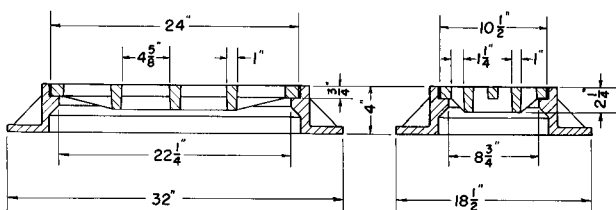

R-3470-2
Double Gutter Inlet Frame, Grates

Heavy Duty

CATALOG NUMBER	GRATE TYPE	SQ. FT. OPEN	WEIR PERIMETER LINEAL FEET
R-3470-2	L	4.4	12.4

COMBINATION
INLETS

3

R-3471
Narrow Gutter Inlet Frame, Grate

Heavy Duty

CATALOG NUMBER	GRATE TYPE	SQ. FT. OPEN	WEIR PERIMETER LINEAL FEET
R-3471	C	0.6	5.8

R-3472
Gutter Inlet Frame, Grate

Heavy Duty

CATALOG NUMBER	GRATE TYPE	SQ. FT. OPEN	WEIR PERIMETER LINEAL FEET
R-3472	A or C	1.3	7.3

R-3473
Gutter Inlet Frame, Grate

Heavy Duty

CATALOG NUMBER	GRATE TYPE	SQ. FT. OPEN	WEIR PERIMETER LINEAL FEET
R-3473	C	0.9	6.3