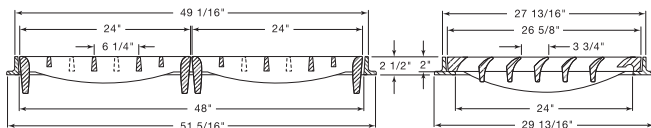

R-3470-2
Double Gutter Inlet Frame, Grates

Heavy Duty

CATALOG NUMBER	GRATE TYPE	SQ. FT. OPEN	WEIR PERIMETER LINEAL FEET
R-3470-2	L	4.4	12.4

COMBINATION
INLETS

3

R-3471
Narrow Gutter Inlet Frame, Grate

Heavy Duty

CATALOG NUMBER	GRATE TYPE	SQ. FT. OPEN	WEIR PERIMETER LINEAL FEET
R-3471	C	0.6	5.8

R-3472
Gutter Inlet Frame, Grate

Heavy Duty

CATALOG NUMBER	GRATE TYPE	SQ. FT. OPEN	WEIR PERIMETER LINEAL FEET
R-3472	A or C	1.3	7.3

R-3473
Gutter Inlet Frame, Grate

Heavy Duty

CATALOG NUMBER	GRATE TYPE	SQ. FT. OPEN	WEIR PERIMETER LINEAL FEET
R-3473	C	0.9	6.3