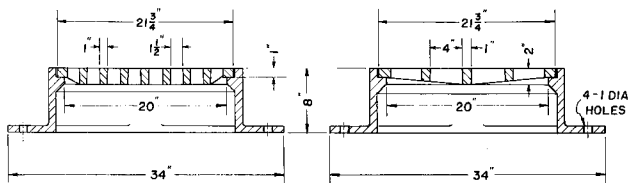

R-3470-2
Double Gutter Inlet Frame, Grates

Heavy Duty

CATALOG NUMBER	GRATE TYPE	SQ. FT. OPEN	WEIR PERIMETER LINEAL FEET
R-3470-2	L	4.4	12.4

COMBINATION
INLETS

3

R-3471
Narrow Gutter Inlet Frame, Grate

Heavy Duty

CATALOG NUMBER	GRATE TYPE	SQ. FT. OPEN	WEIR PERIMETER LINEAL FEET
R-3471	C	0.6	5.8

R-3472
Gutter Inlet Frame, Grate

Heavy Duty

CATALOG NUMBER	GRATE TYPE	SQ. FT. OPEN	WEIR PERIMETER LINEAL FEET
R-3472	A or C	1.3	7.3

R-3473
Gutter Inlet Frame, Grate

Heavy Duty

CATALOG NUMBER	GRATE TYPE	SQ. FT. OPEN	WEIR PERIMETER LINEAL FEET
R-3473	C	0.9	6.3